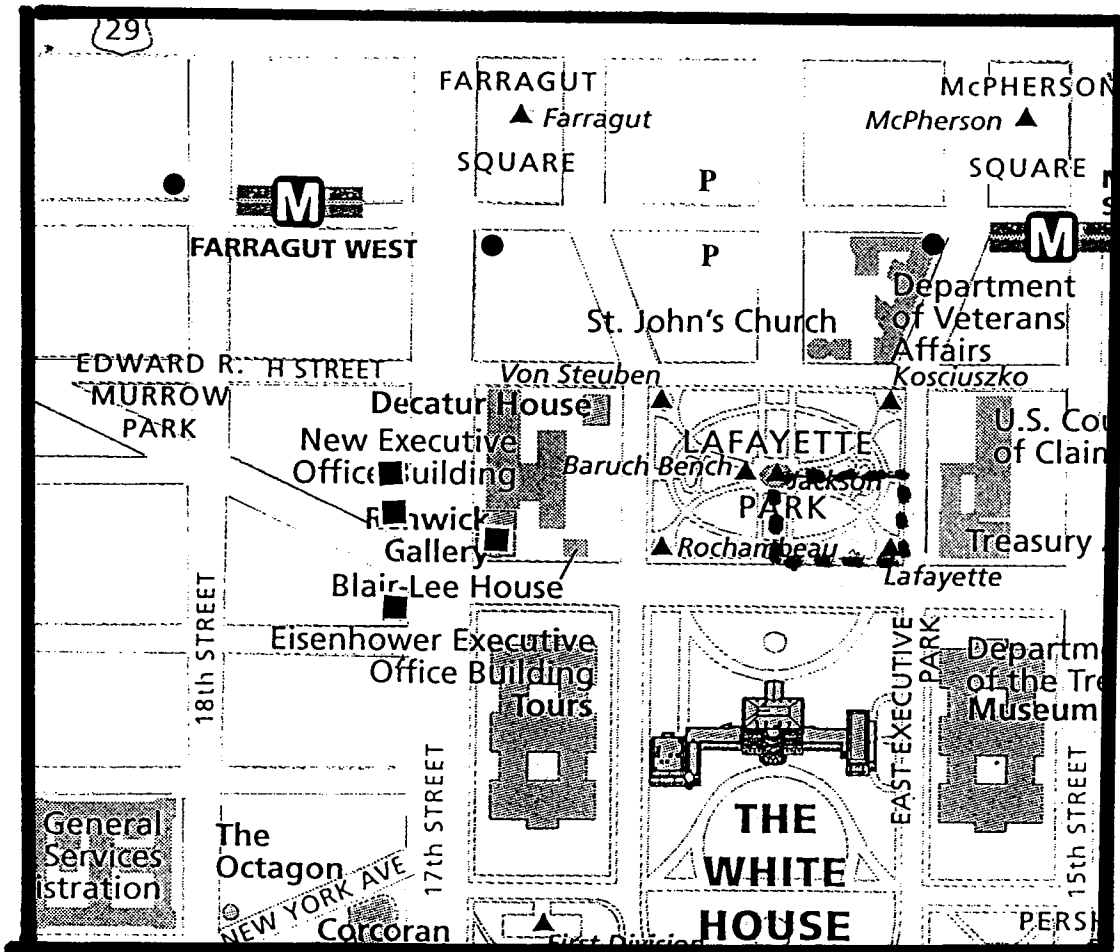

4/22 Rally & Concert for Rescuing Abductees from North Korea in front of the White House Map

-  The place
-  Entrance/exit to Metro station
-  Stature or Monument
-  Restroom (Gallery or Snack bar)
-  Parking